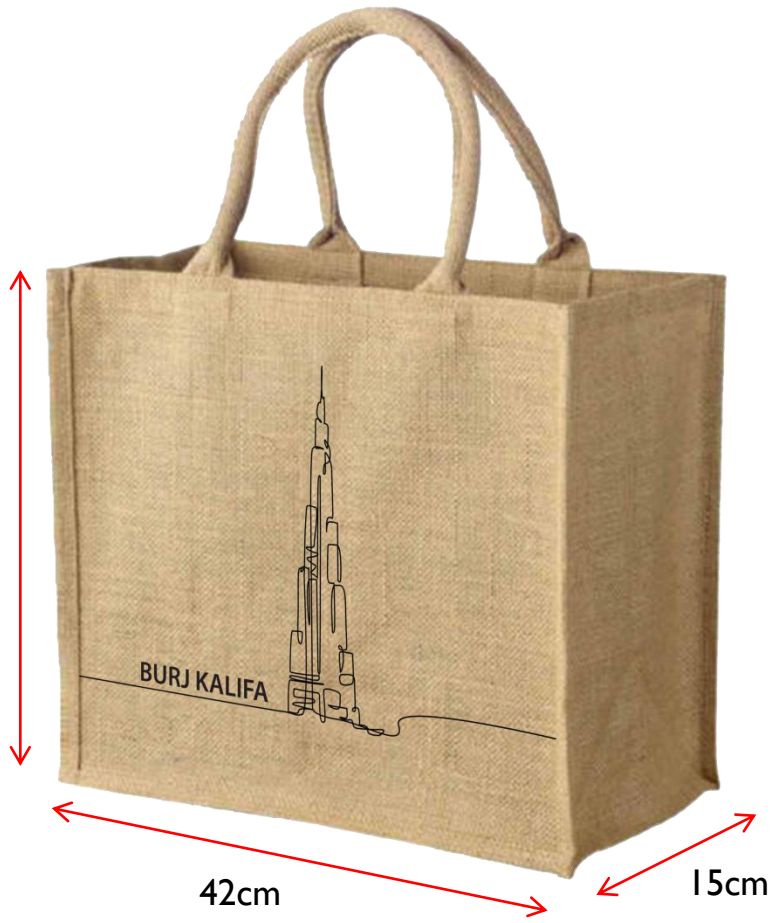

UAE

JUTE BAG COLLECTION

Enthusiasm
STAR GENERAL TRADING LLC

35cm

ABU DHABI

42cm

15cm

Front Side

TURTLE

Back Side

35cm

ABU DHABI

42cm

15cm

Front Side

CAMEL

Back Side

35cm

Front Side

Back Side

35cm

Front Side

Back Side

35cm

Front Side

Back Side