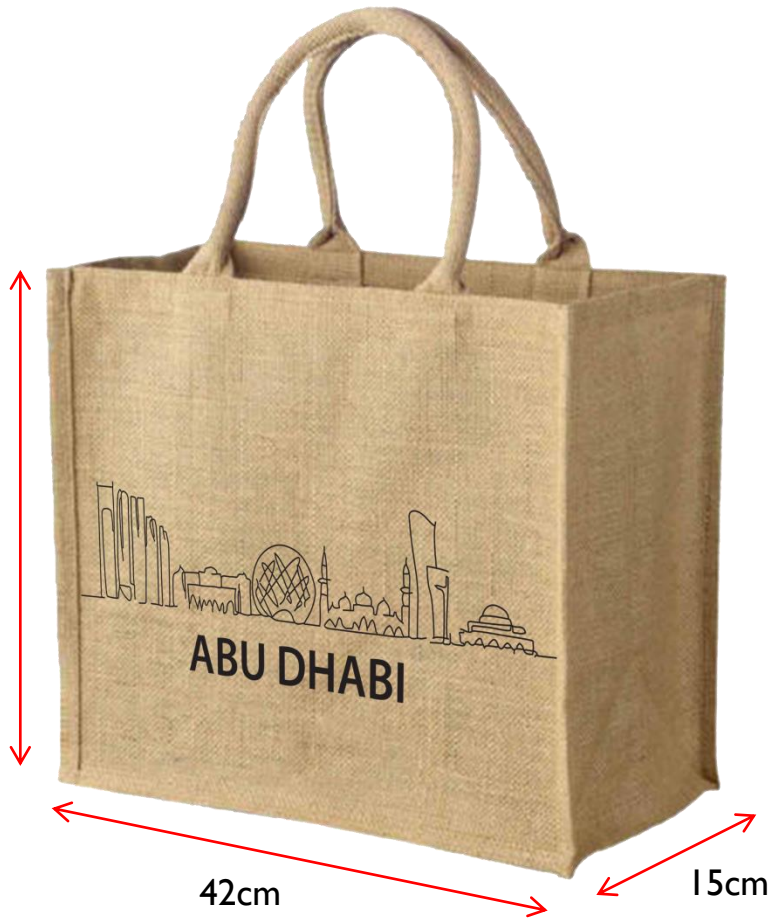

UAE

JUTE BAG COLLECTION

Enthusiasm
STAR GENERAL TRADING LLC

35cm

ABU DHABI

42cm

15cm

Front Side

TURTLE

Back Side

35cm

ABU DHABI

42cm

15cm

Front Side

CAMEL

Back Side

35cm

Front Side

Back Side

35cm

Front Side

Back Side

35cm