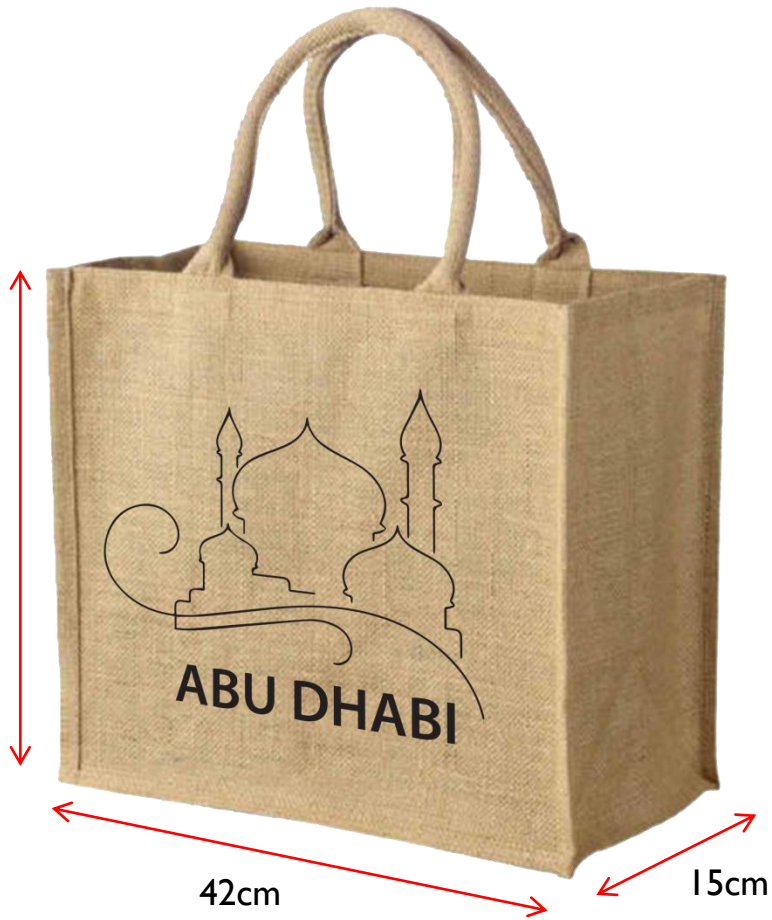

UAE

JUTE BAG COLLECTION

Enthusiasm
STAR GENERAL TRADING LLC

35cm

ABU DHABI

42cm

15cm

Front Side

TURTLE

Back Side

35cm

ABU DHABI

42cm

15cm

Front Side

CAMEL

Back Side

35cm

Front Side

Back Side

35cm

Front Side

Back Side

35cm